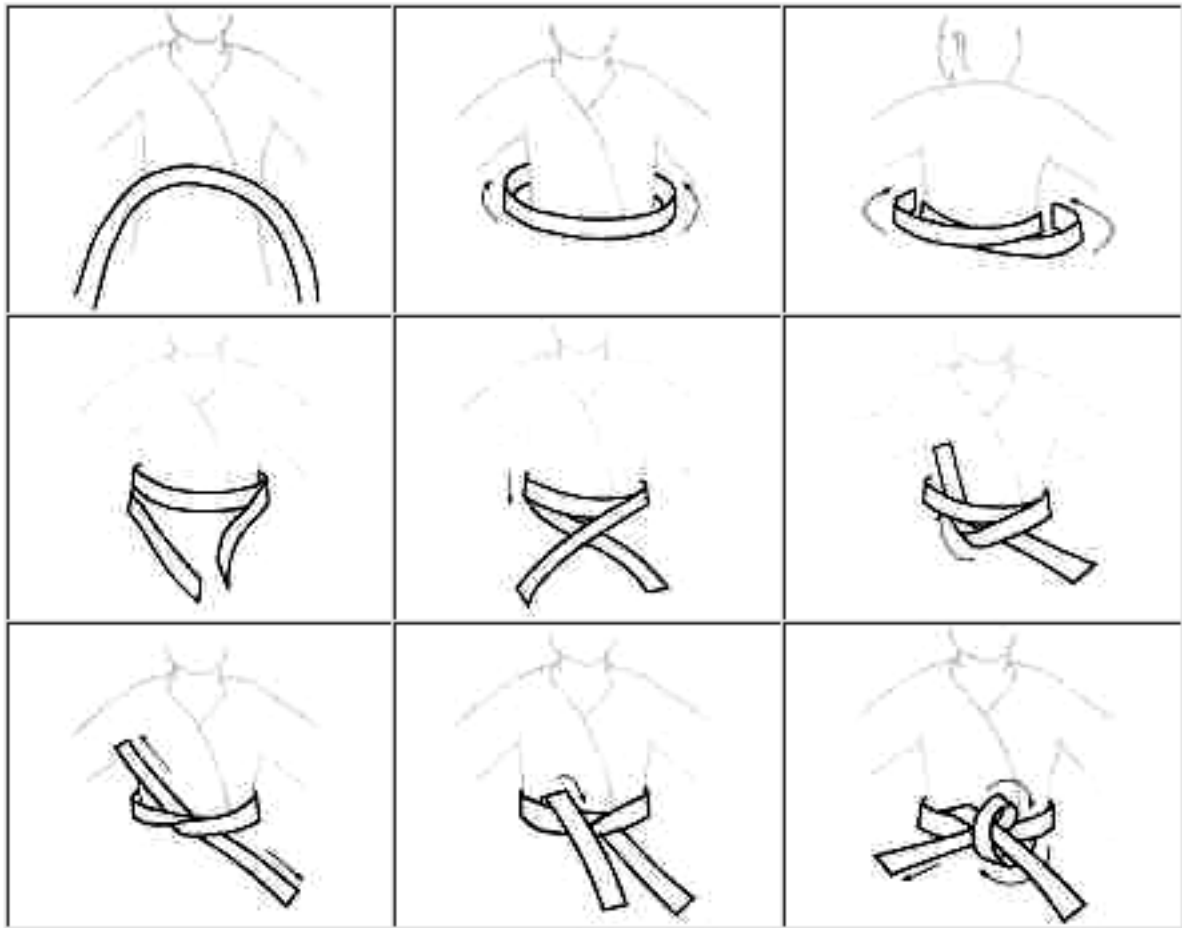

## Tying Your Belt

The following diagrams show the proper way to tie your Karate belt.

**Your final belt knot should look like this.**

Goshin Karate and Judo Academy  
6245 E. Bell Road #120  
Scottsdale, AZ. 85254  
480-951-2236